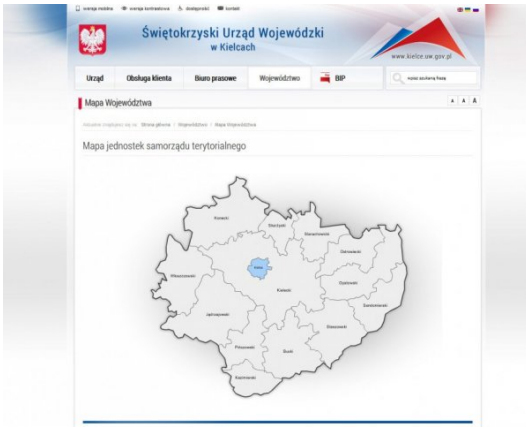

Urząd | Obsługa klienta | Biuro prasowe | Województwo | BP

www.kielce.uw.gov.pl

Mapa Województwa

Mapa jednostek samorządu terytorialnego

The map displays the administrative divisions of the Świętokrzyskie Voivodeship. It shows the outlines of various gminas (municipalities) and powiaty (counties). The voivodeship is bounded by the Lublin Voivodeship to the north, the Świętokrzyskie Voivodeship to the east, the Łódź Voivodeship to the south, and the Mazowieckie Voivodeship to the west. The capital city, Kielce, is highlighted in blue.